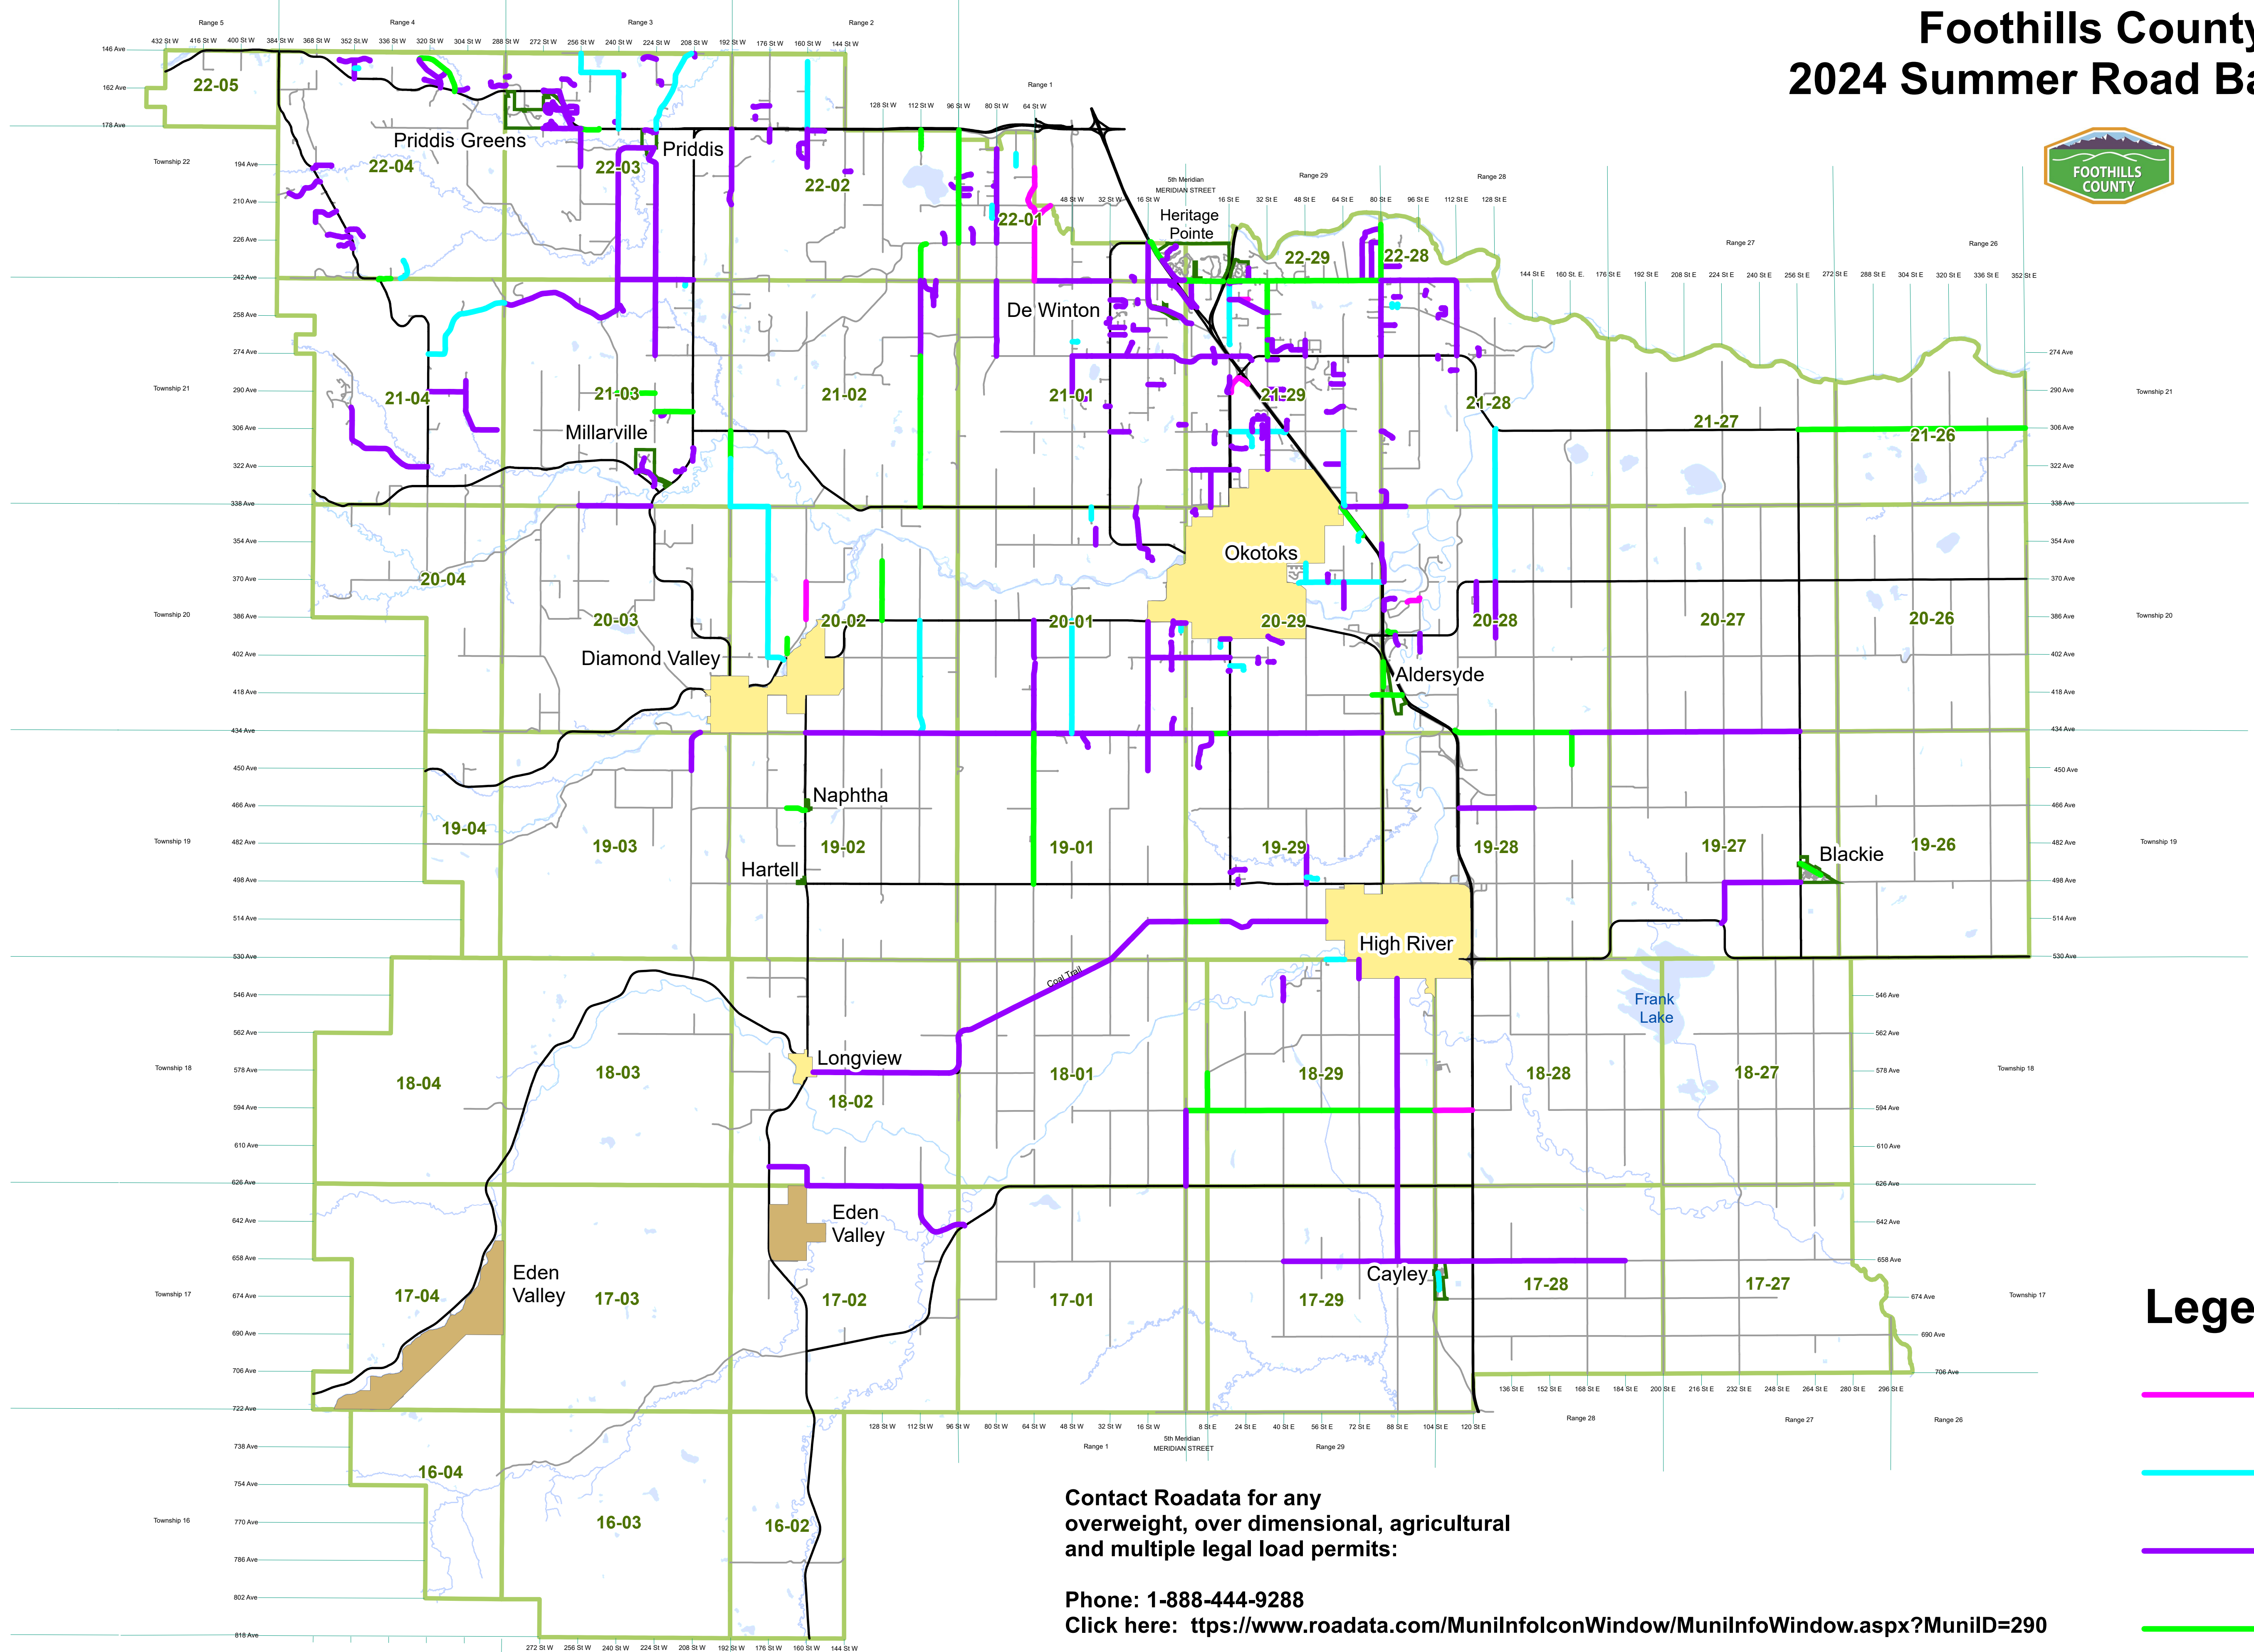

Foothills County 2024 Summer Road Ban Map

Legend

- 50%
- 75%
- 90%
- 100%

Contact Roadata for any
overweight, over dimensional, agricultural
and multiple legal load permits:

Phone: 1-888-444-9288

Click here: <https://www.roadata.com/MuniInfolconWindow/MuniInfoWindow.aspx?MuniID=290>